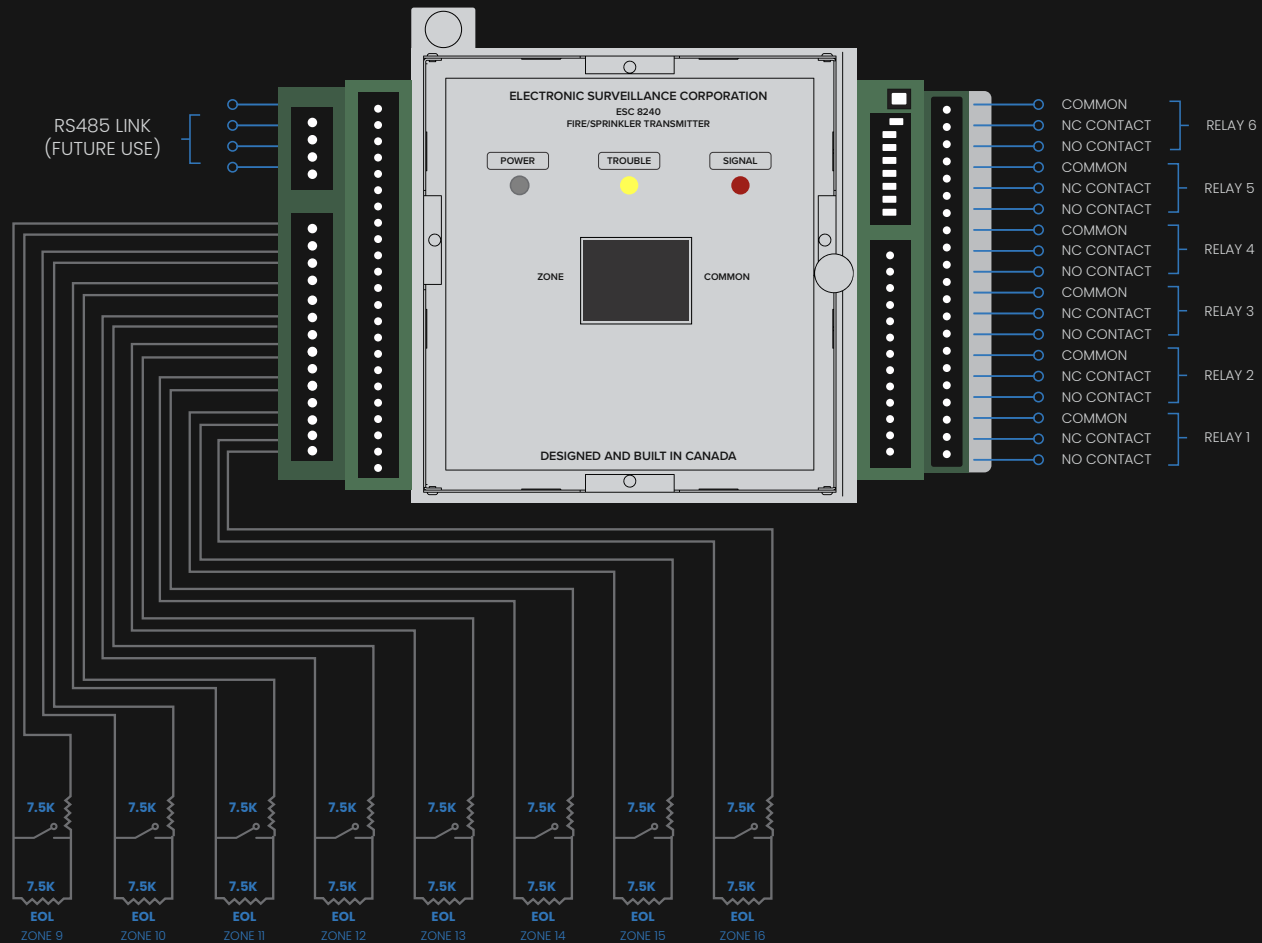

# ESC 8410 Zone | Relay Expansion Card

The S8410 Zone/Relay Expander simply plugs on the bottom of the existing 8240, expanding the zone inputs from eight zones to sixteen. The zones are factory set to be Normally Open. The first four relays are controlled by the FSRC monitoring system. Relays five and six are controlled by the 8240 for common alarm and common trouble outputs.

## ESC 8410 – EXPANDER WIRING DIAGRAM

“DRY”  
CONTACTS FOR  
USER DEFINABLE  
FUNCTIONS TO  
BE ACTIVATED  
BY THE  
MONITORING  
CENTRE

IE. REMOTE FIRE  
PUMPS